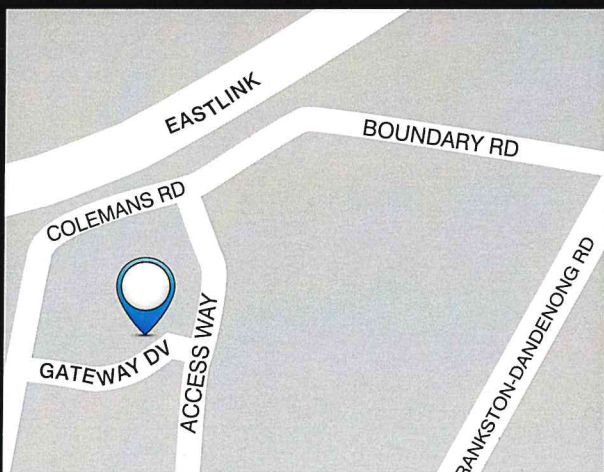

SHOP
ONLINE

RETAIL
STORE

FLEXIBLE
EXCHANGE
OPTIONS

LAYBY
AVAILABLE
ASK IN
STORE ***

*** No new lay-bys in January, Lay-bys require a 20% deposit, Lay-bys available in-store only. Extended lay-by for 'Back to School 2020' must be placed between Mon 4th Nov and Fri 20th Dec 2020. Lay-bys must be paid for and picked-up by Fri 24th Jan 2020.

** Store trading hours are subject to change, please refer to psw.com.au for all store trading hours, holiday trading and public holiday information, or call the customer service team on (03) 9768 0333.

* School Price Lists are subject to change throughout the year.